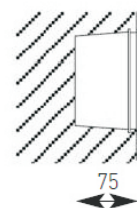

## Bricklight

Supplied Less Lamp

- Die-cast aluminium housing
- Toughened front frosted glass

Code	Lamp	Description
<b>ABLL40/B</b>	GLS/PLCE	40W E27 Louvre
<b>ABLF40/B</b>	GLS/PLCE	40W E27 Plain Frame

<b>ABLL9/B</b>	PL-S	9W Louvre
<b>ABLF9/B</b>	PL-S	9W Plain Frame