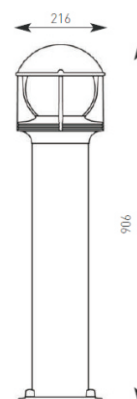

Product Data Sheet

Opus

Supplied Less Lamp

- Traditional aluminium bollard with opal acrylic spherical lens
- Flange mounting and supplied with fixings
- Black textured paint finish

Code	Lamp	Description
AOPL040/BL/HF	PL-C	18W 395mm
AOPL090/BL/HF	PL-C	18W 900mm