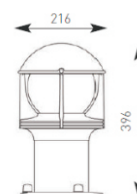

Product Data Sheet

Opus

Supplied Less Lamp

- Traditional aluminium bollard with opal acrylic spherical lens
- Flange mounting and supplied with fixings
- Black textured paint finish

Code	Lamp	Description
AOPL040/BL/HF	PL-C	18W 395mm
AOPL090/BL/HF	PL-C	18W 900mm