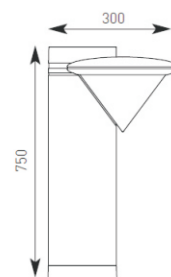

- Modern styled bollard for commercial and domestic applications
- Body in die-cast and extruded aluminium