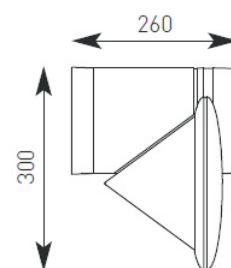

CE F $\oplus$ HF IP55

Code	Lamp	Description
AIPLWL/GR/HF	PL-C	18W - Graphite
AIPLWL/SI/HF	PL-C	18W - Silver