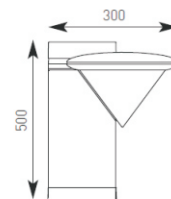

- Modern styled bollard for commercial and domestic applications
- Body in die-cast and extruded aluminium

Underground wiring connection and root mounting for CDM-T versions

BASE DIMENSIONS
H: 300
270
Ø 120

Code	Lamp	Description
AIPL050/GR/HF	PL-C	18W 500mm - Graphite
AIPL050/SI/HF	PL-C	18W 500mm - Silver
AIPL075/GR/HF	PL-C	18W 750mm - Graphite
AIPL075/SI/HF	PL-C	18W 750mm - Silver
AIPL100/GR/HF	PL-C	18W 1000mm - Graphite
AIPL100/SI/HF	PL-C	18W 1000mm - Silver
AIHID050/GR	CDM-T	35W 500mm - Graphite
AIHID050/SI	CDM-T	35W 500mm - Silver
AIHID075/GR	CDM-T	35W 750mm - Graphite
AIHID075/SI	CDM-T	35W 750mm - Silver
AIHID100/GR	CDM-T	35W 1000mm - Graphite
AIHID100/SI	CDM-T	35W 1000mm - Silver

Accessories ARMK1

Root Mounting Kit (For PLC version Only)

(CDM-T versions supplied c/w connection system and root mounting kit)

CE F HF IP55