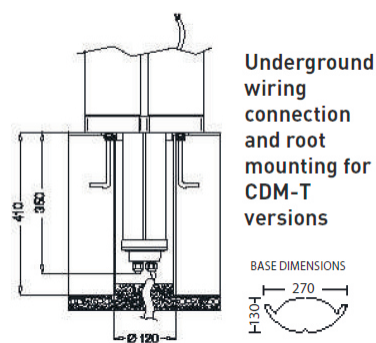

## Ibis

Supplied Less Lamp

Collezione Italiana

HIGH FREQUENCY

- Modern styled bollard for commercial and domestic applications
- Body in die-cast and extruded aluminium

Underground wiring connection and root mounting for CDM-T versions

BASE DIMENSIONS  
H: 300  
270  
Ø 120

Code	Lamp	Description
AIPL050/GR/HF	PL-C	18W 500mm - Graphite
AIPL050/SI/HF	PL-C	18W 500mm - Silver
AIPL075/GR/HF	PL-C	18W 750mm - Graphite
AIPL075/SI/HF	PL-C	18W 750mm - Silver
AIPL100/GR/HF	PL-C	18W 1000mm - Graphite
AIPL100/SI/HF	PL-C	18W 1000mm - Silver
AIHID050/GR	CDM-T	35W 500mm - Graphite
AIHID050/SI	CDM-T	35W 500mm - Silver
AIHID075/GR	CDM-T	35W 750mm - Graphite
AIHID075/SI	CDM-T	35W 750mm - Silver
AIHID100/GR	CDM-T	35W 1000mm - Graphite
AIHID100/SI	CDM-T	35W 1000mm - Silver