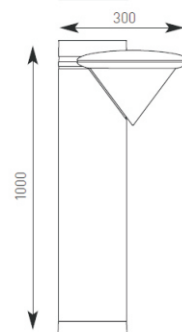

- Modern styled bollard for commercial and domestic applications
- Body in die-cast and extruded aluminium