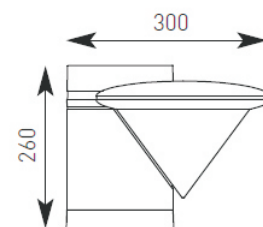

CE F $\oplus$ HF IP55

Code	Lamp	Description
AIPLWL/GR/HF	PL-C	18W - Graphite
AIPLWL/SI/HF	PL-C	18W - Silver