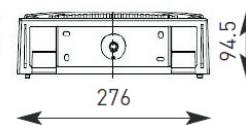

- Decorative uplighter for commercial and retail applications
- Die-cast aluminium body with integral electronic control gear
- Tempered safety glass
- Downward light spill

Note: Suitable for use as an uplighter only