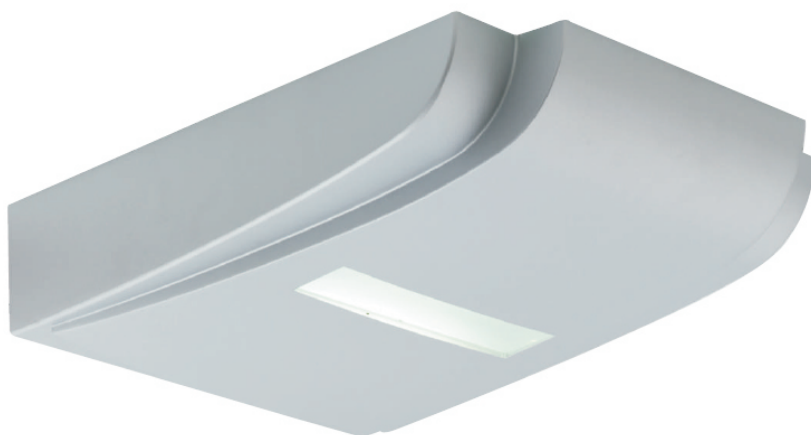

Product Data Sheet

Mustang

Supplied Less Lamp

- Decorative uplighter for commercial and retail applications
- Die-cast aluminium body with integral electronic control gear
- Tempered safety glass
- Downward light spill