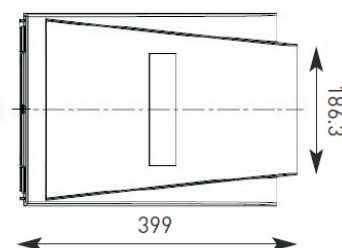

Code	Lamp	Description
AMUS70	HQI-TS	70W
AMUS150	HQI-TS	150W
AMUS226/HF	PL-C	2x26W